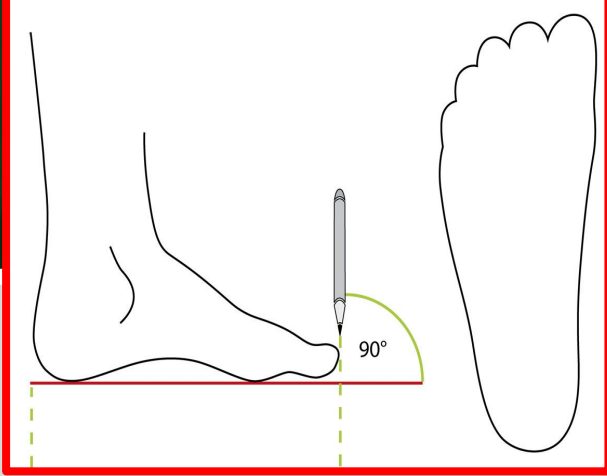

"In no sport is the equipment more critical than in skating. The quality of the boot is also important. If you want to learn to skate well enough to do basic spins and jumps, your ankles should have the support."